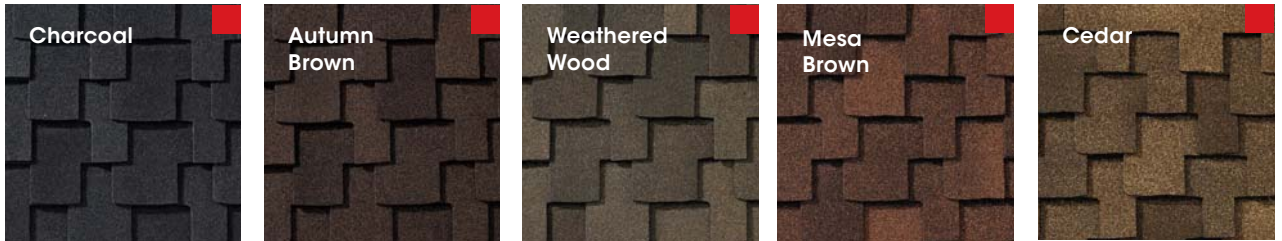

**GAF** Grand Sequoia<sup>®</sup>  
Designer Lifetime<sup>+</sup> Shingles

Artisan-crafted shapes combined with oversized tabs result in a sophisticated beauty unmatched by typical shingles.

For more details visit [gaf.com/GrandSequoia](http://gaf.com/GrandSequoia)

**GAF** Camelot II<sup>®</sup>  
Designer Lifetime<sup>+</sup> Shingles

Designed to complement your home's exterior color scheme, these shingles give your home the luxury look you want without breaking your budget.